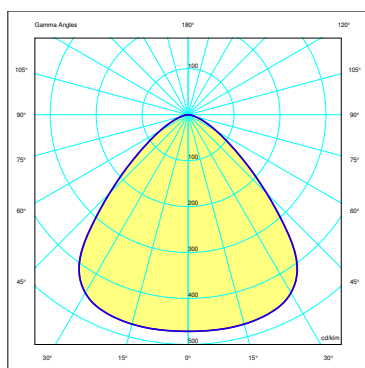

OPTIC

111: Suitable for high installation