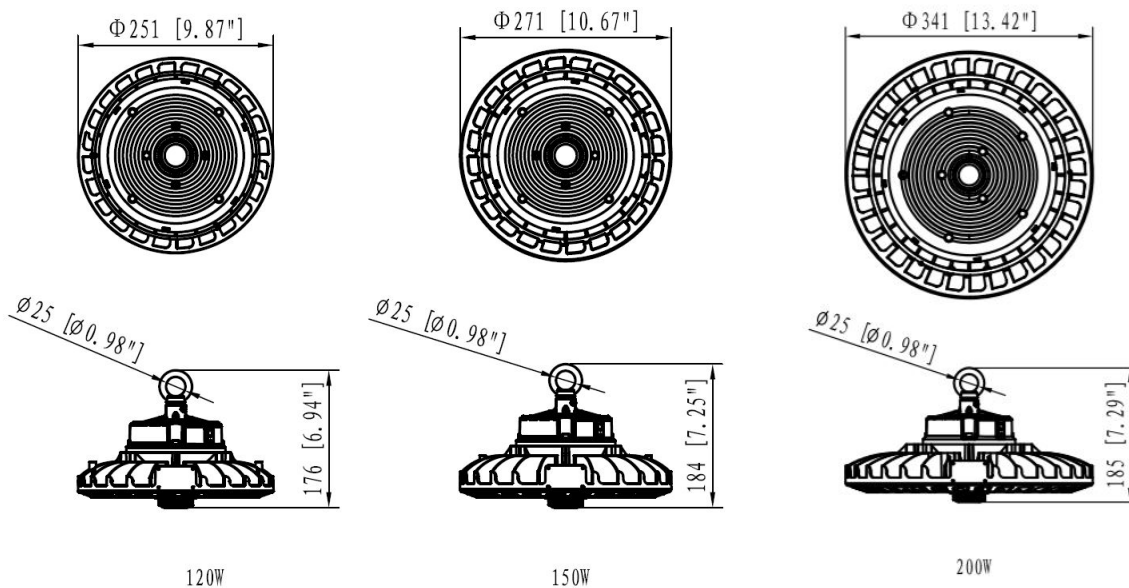

	H LUM Round 120	H LUM Round 150	H LUM Round 200
System efficacy	Up to 160 lm/W	Up to 159lm/W	Up to 157lm/W
Supply voltage	220-240 VAC	220-240 VAC	220-240 VAC
LED	160	200	240
Power	120 W	150 W	200 W
Luminous flux	19.150 lm	23.885 lm	31.450 lm
Power factor	> 0.97	> 0.97	> 0.97
Advisable installation height	Up to 16 m	Up to 16 m	Up to 16 m
Weight	2.5 kg	2.8 kg	3.5 kg
Lifetime L80B10	> 60,000 h		
CCT	4,000 K		
CRI	> 80		
Ingress protection	IP 65		
Mechanical strength	IK 08		
Surge protection options	2 kV / 4 kV		
Operating temperature	-30 °C to +50 °C		
Electrical / Appliance class	Class I		
Dimming levels	0 - 100 %		
Remote control options	1-10V optional		
Colour	Black		
Housing material	Housing: extruded anodised aluminium Cover: PC optics		
Mounting	Pendant or fixed on ceiling		
Warranty	5 years		
Certificates	CE		

MAIN FEATURES

Energy efficacy up to 160 lm/W
High and low bay lighting

PRIMERNO ZA

Warehouses and cold storages
Gyms
Factories and retail

DODATKI

Fixed ceiling mounting accessory
Motion detector

DIMENSIONS

OPTIC