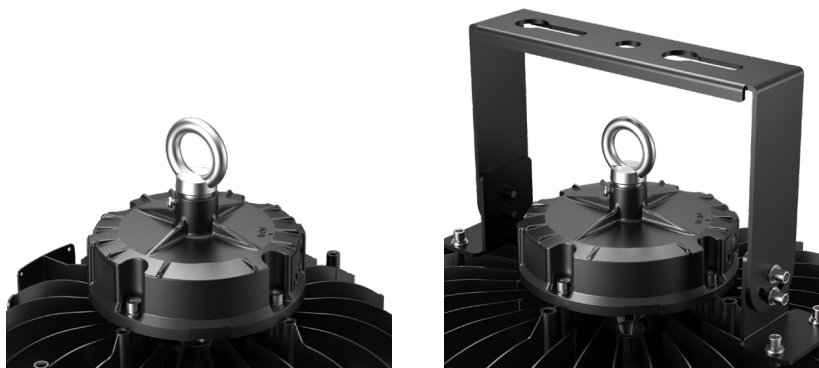

H LUM ROUND MOUNTING ACCESSORY

Pendant mounting

Fix ceiling mounting

PRODUCT VARIATIONS

Article	LED	Power [W]	Luminous flux [lm]	Efficacy [lm/W]*	Optics available	Control	Additional options
H LUM Round 160.120.111	160	120	19.150	Up to 160	111	1-10V optional	Motion detector, mounting accessory for fixed mounting
H LUM Round 200.150.111	200	150	23.885	Up to 159	111	1-10V optional	Motion detector, mounting accessory for fixed mounting
H LUM Round 240.200.111	240	200	31.450	Up to 157	111	1-10V optional	Motion detector, mounting accessory for fixed mounting

The latest validated data is available at www.lumenia.com.